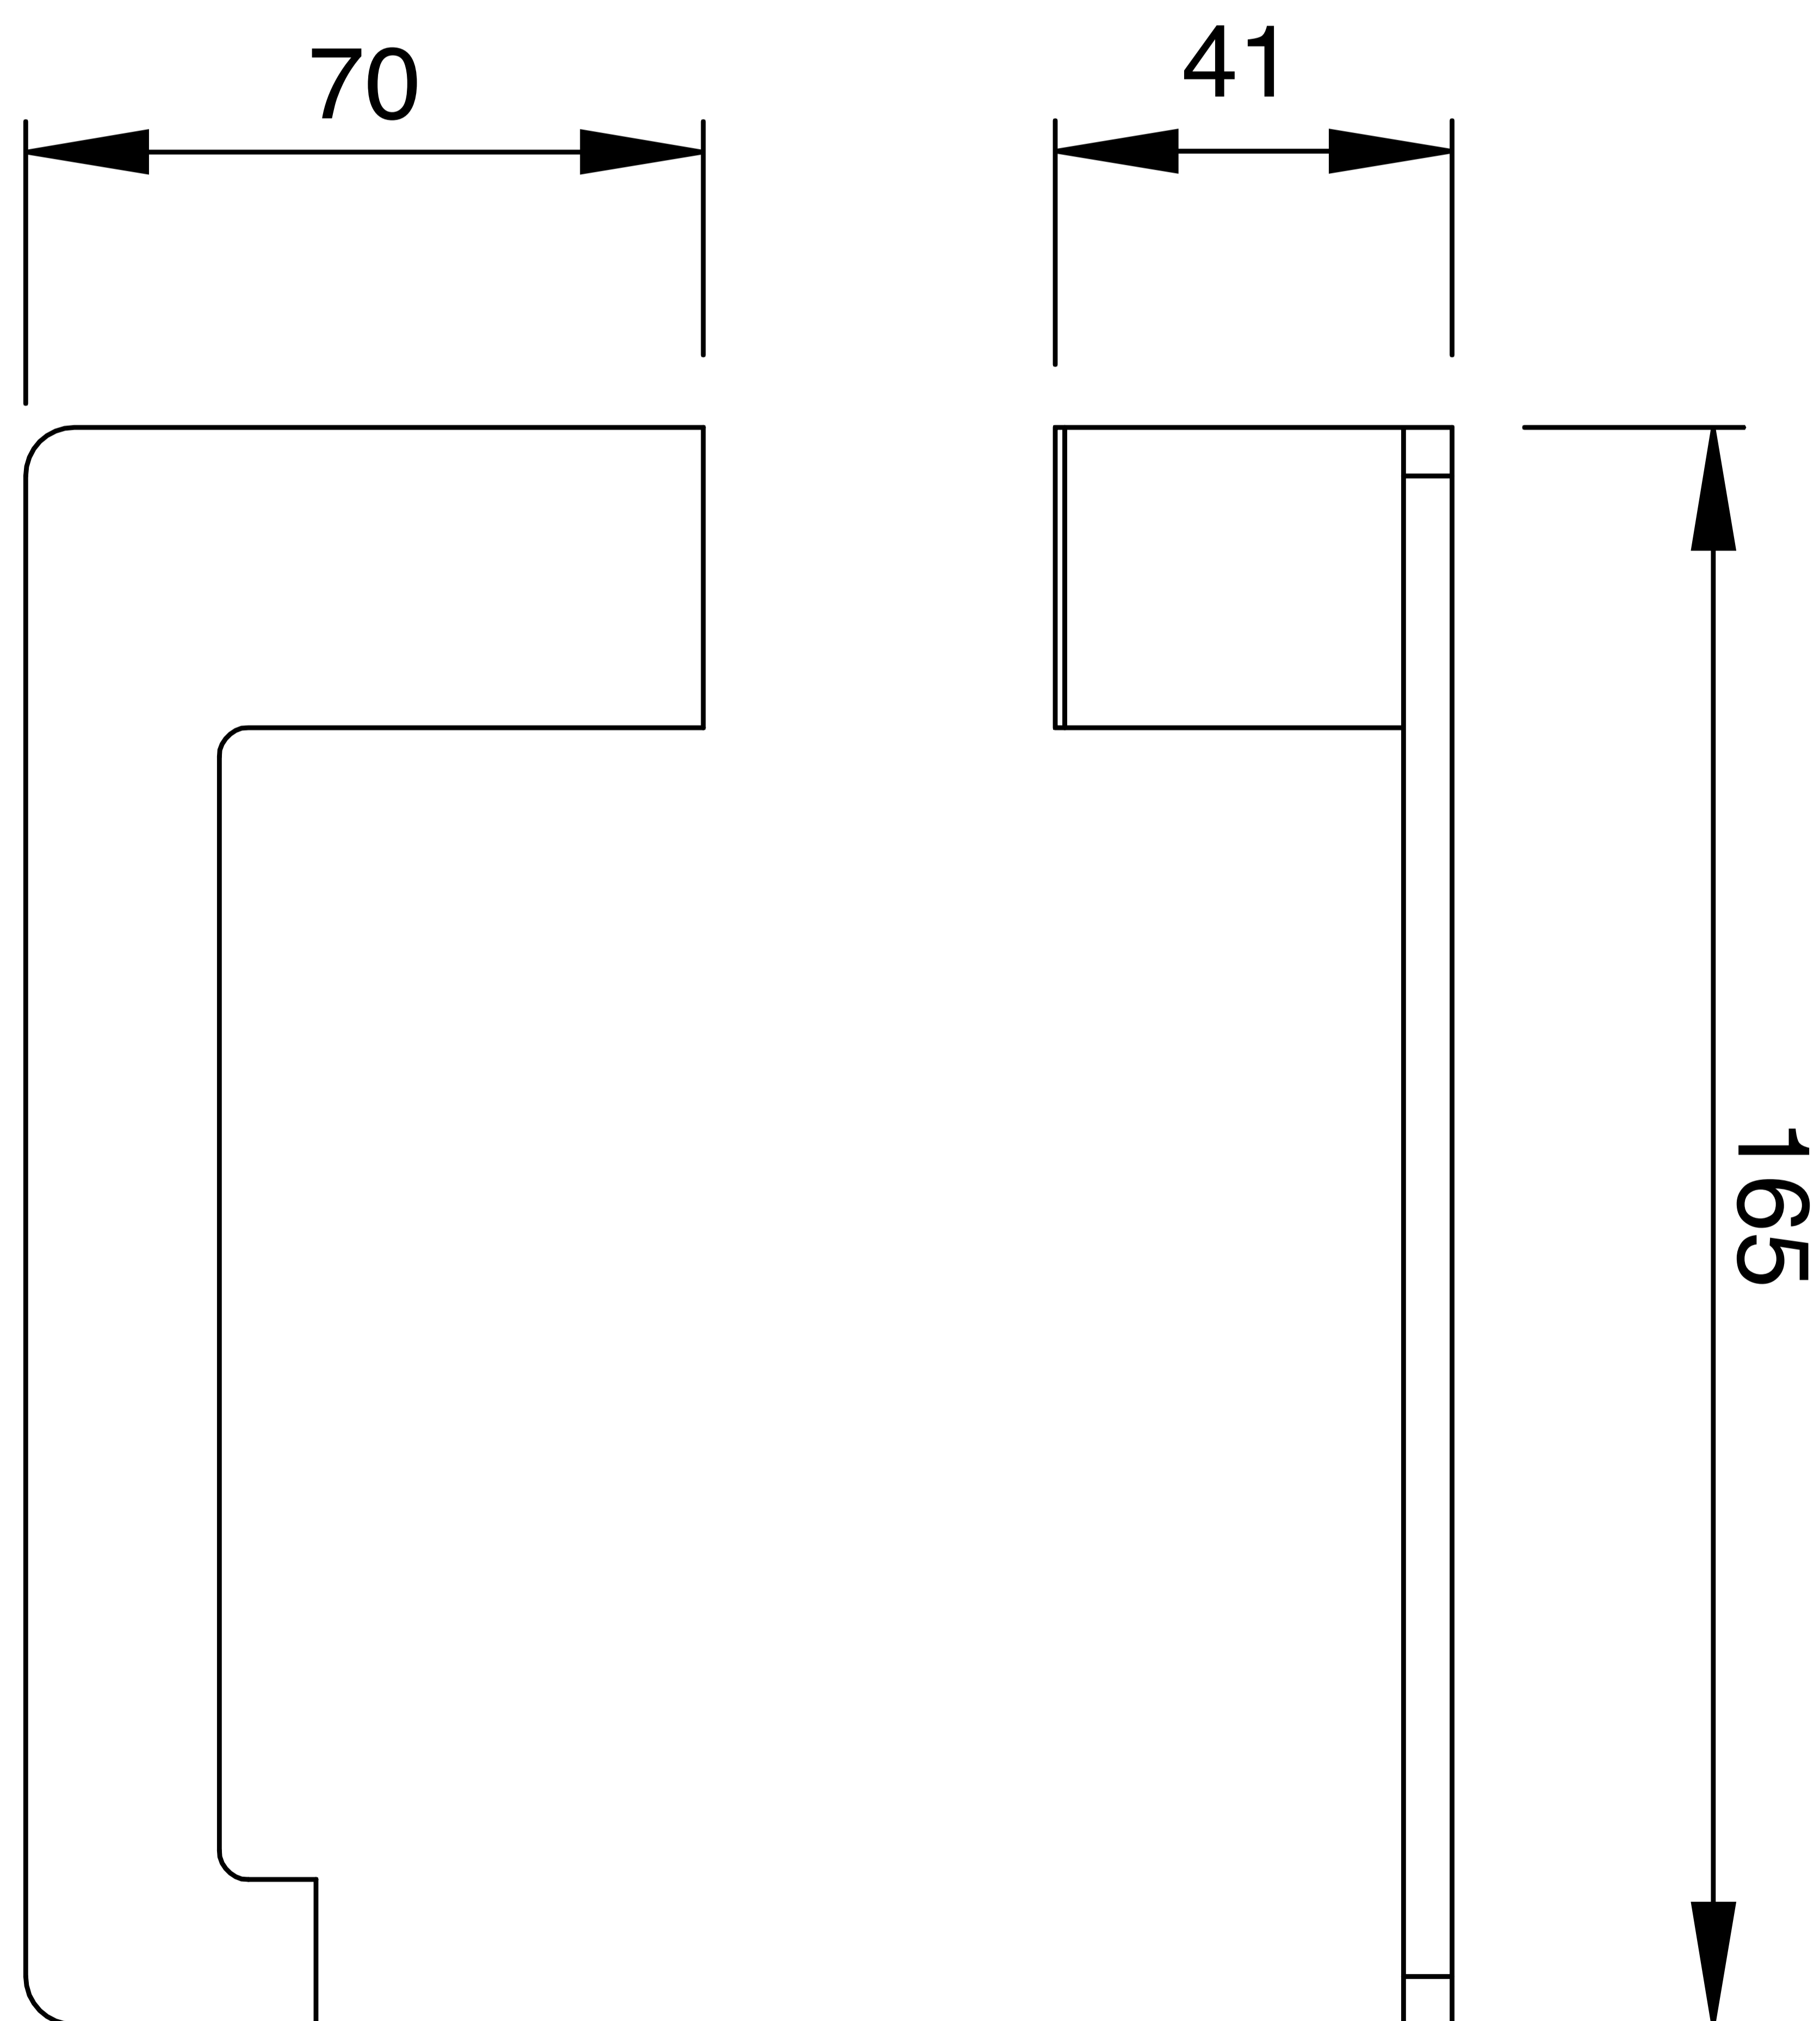

Toilet Roll Holder

Product Code : **2729**

Technical Drawing

All dimension are in **mm**